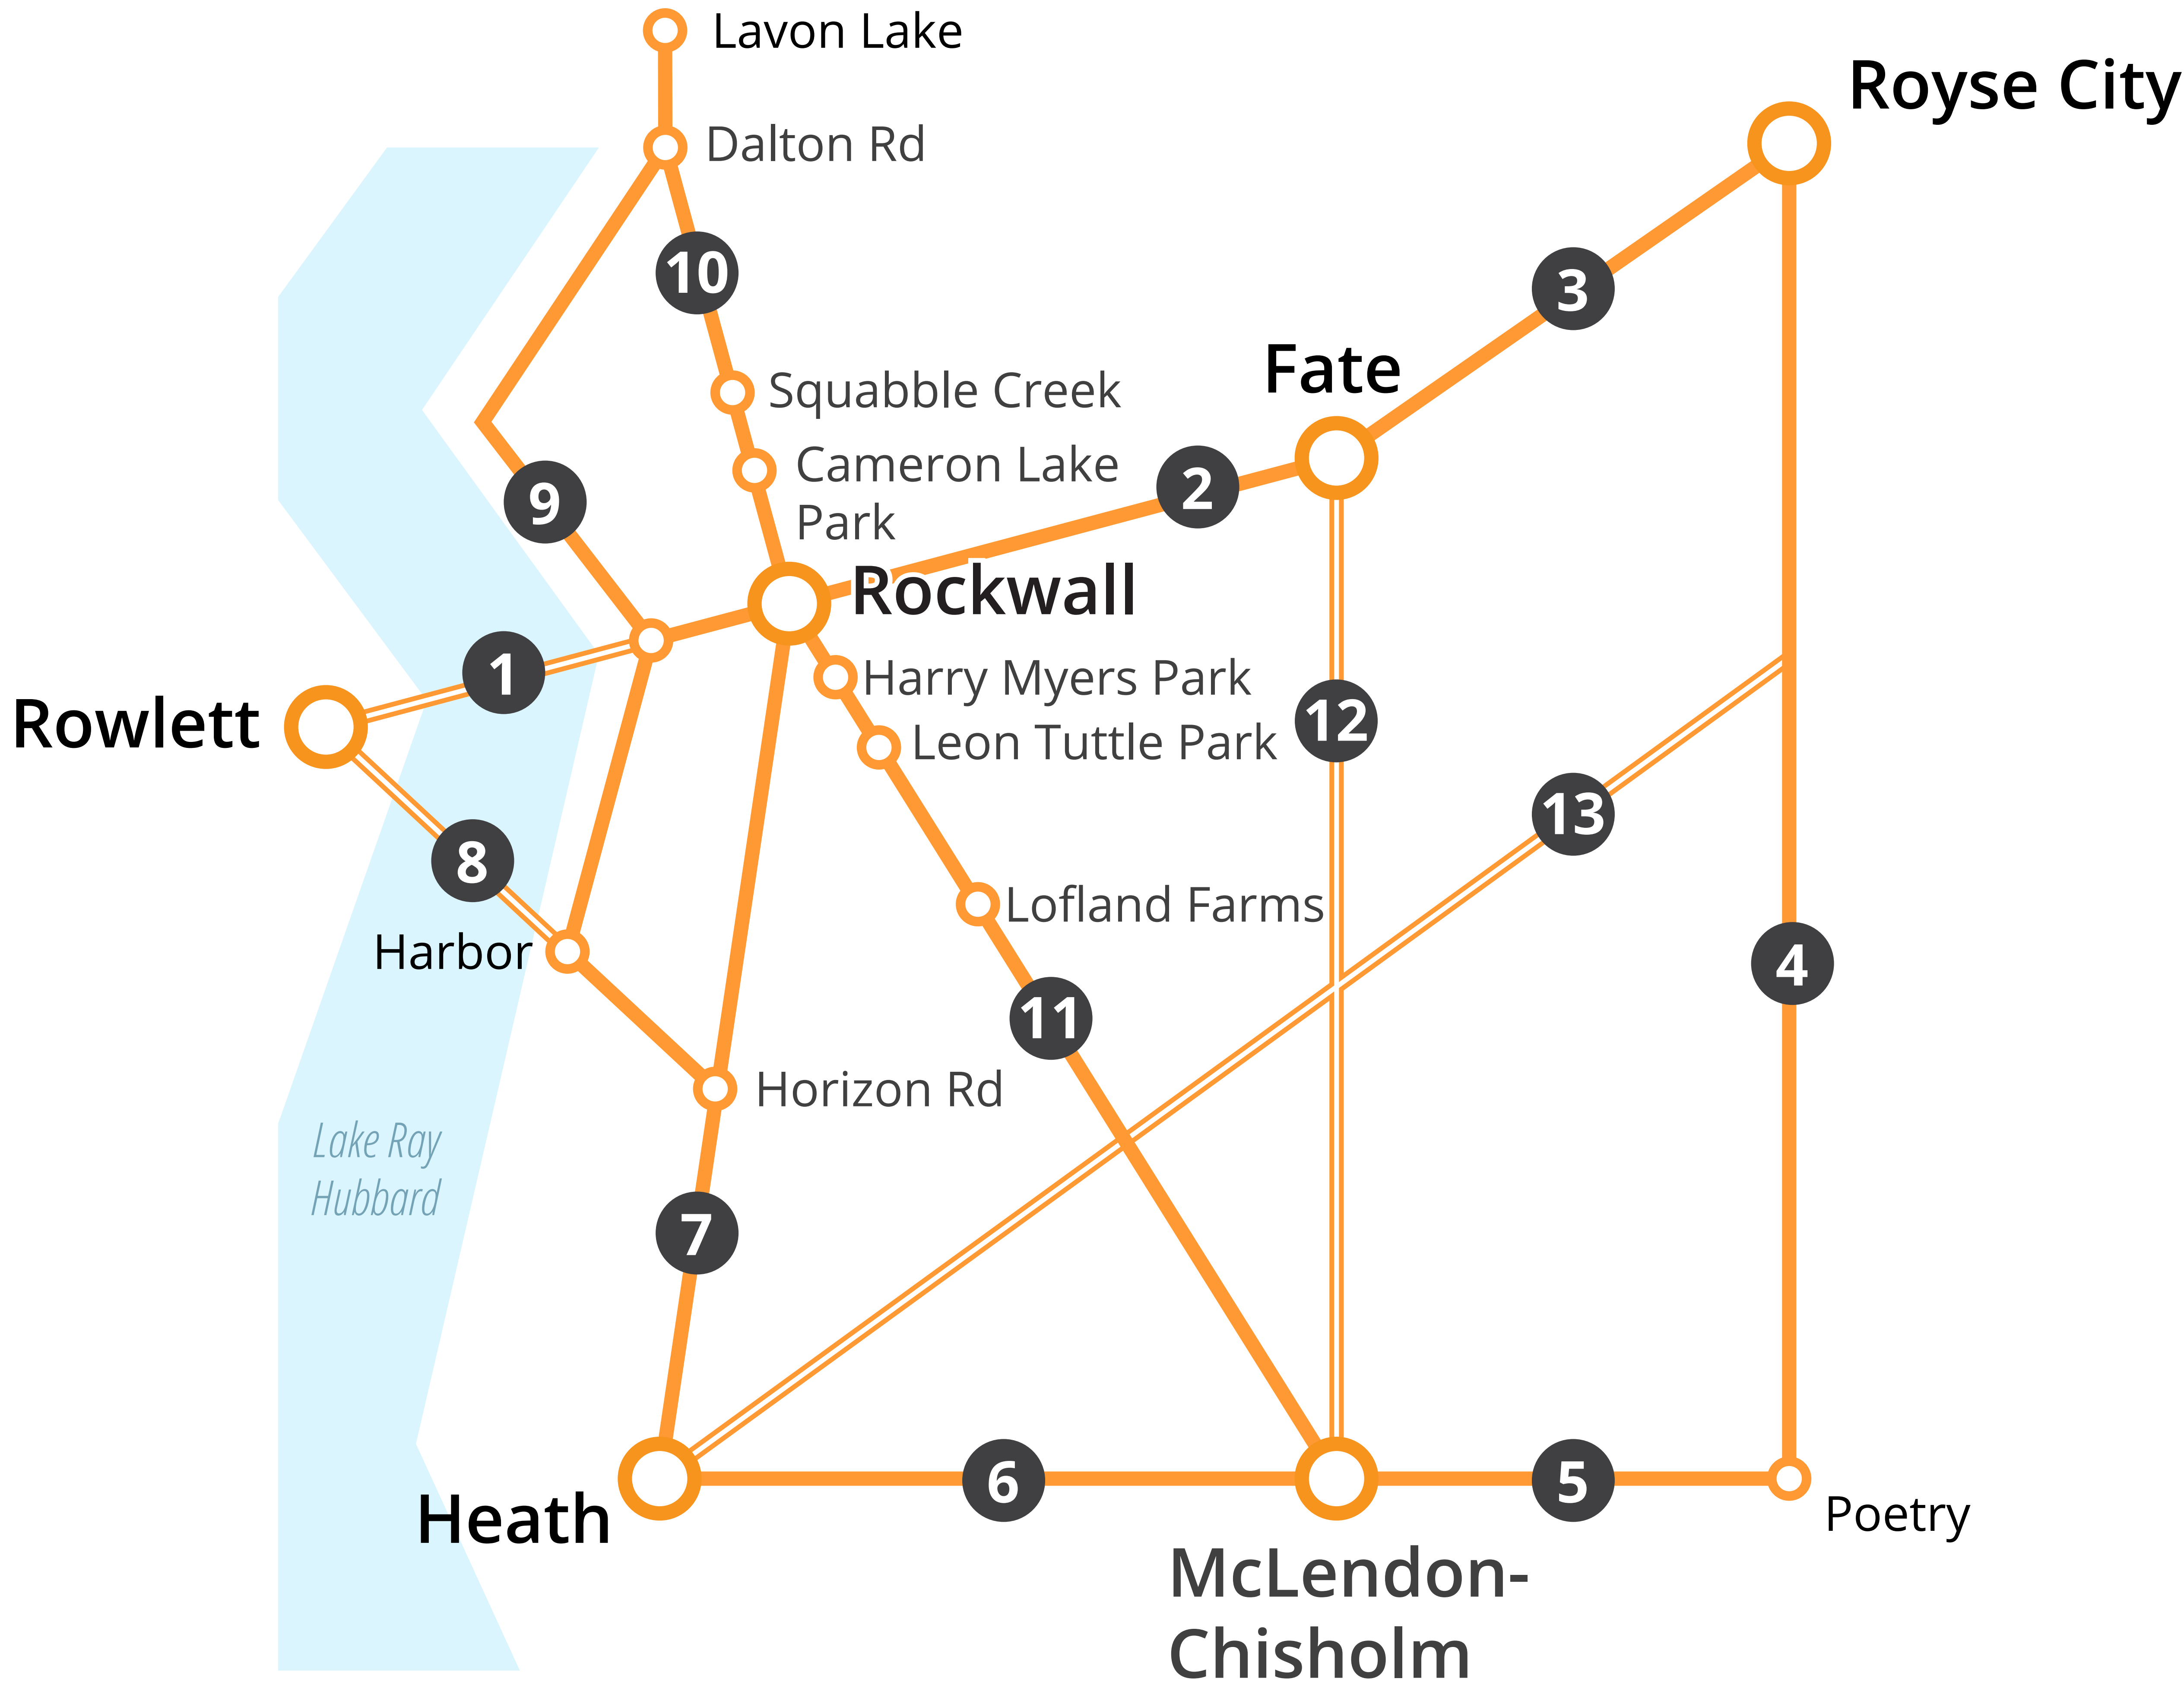

Potential County-Wide Trail Connections

- ① Rowlett — Rockwall
- ② Rockwall — Fate
- ③ Fate — Royse City
- ④ Royse City — Poetry
- ⑤ Poetry — McLendon-Chisholm
- ⑥ McLendon-Chisholm — Heath
- ⑦ Heath — Rockwall
- ⑧ Rowlett — Harbor
- ⑨ Lake Ray Hubbard Waterfront
- ⑩ Rockwall — Lavon Lake
- ⑪ Rockwall — McLendon-Chisholm
- ⑫ Fate — McLendon-Chisholm
- ⑬ Heath — Royse City

— desired connections identified through the community survey
 == other potential county-wide trail connections